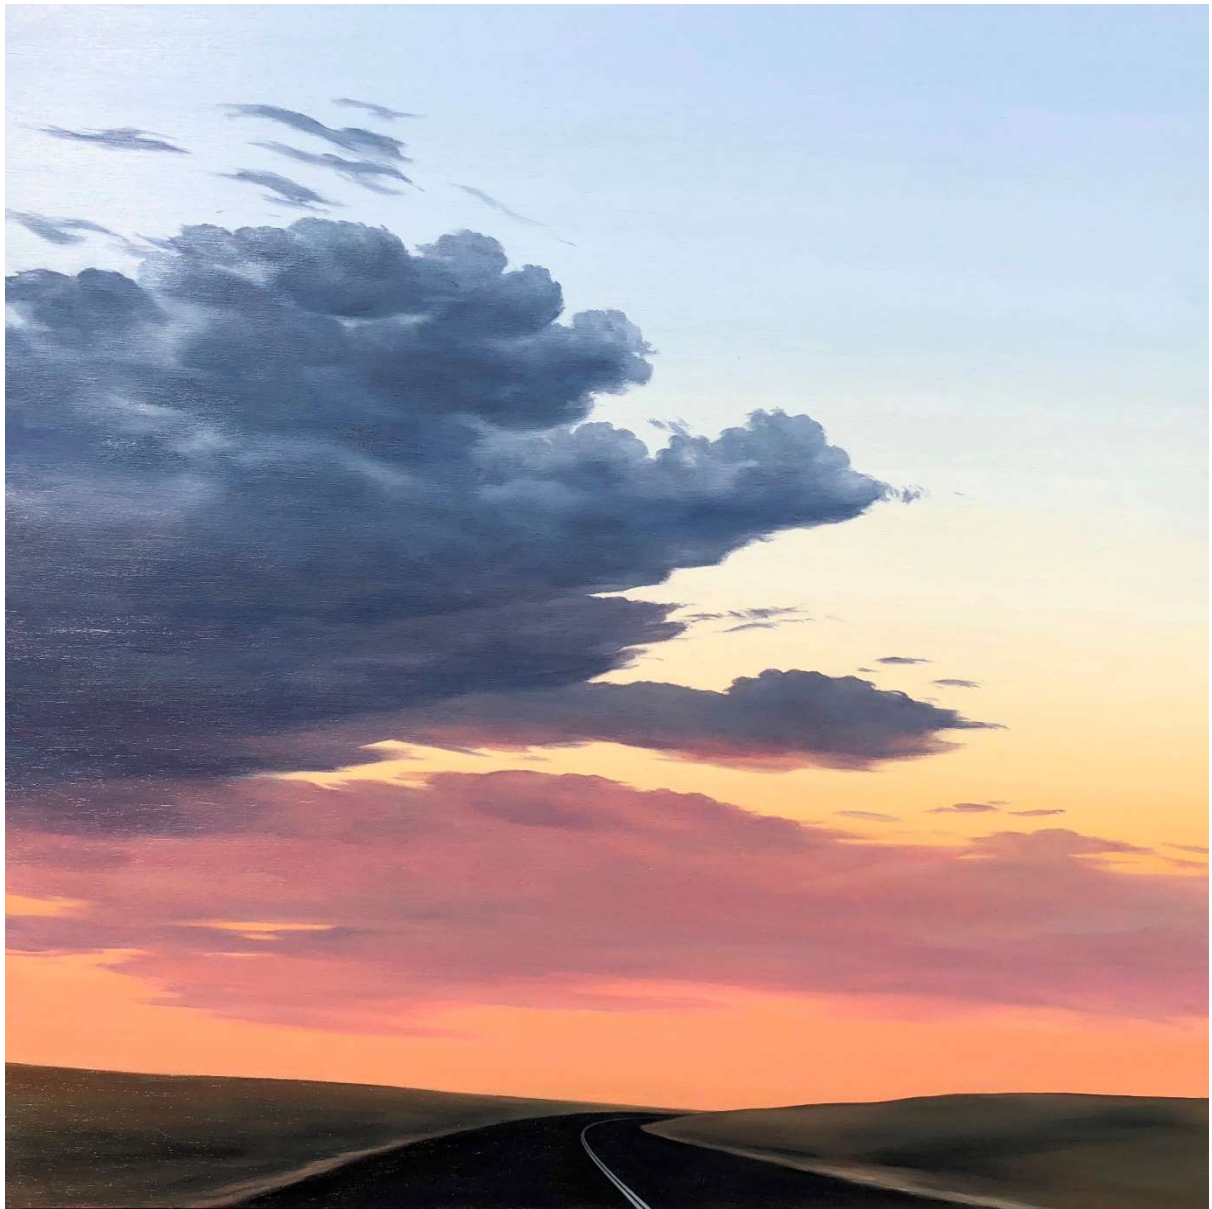

A PAINTED

LANDSCAPE

Across Australia from Bush to Coast

Thames & Hudson

Amber Creswell Bell

Almost Home 2016 30x30cm oil on plywood

Almost home 2016 30x30cm oil on plywood

Magic Skies 2018 80x80cm oil on plywood

Sombre Drive 2018 70x70cm oil on plywood

Winter Drive 2016 50x35cm oil on plywood