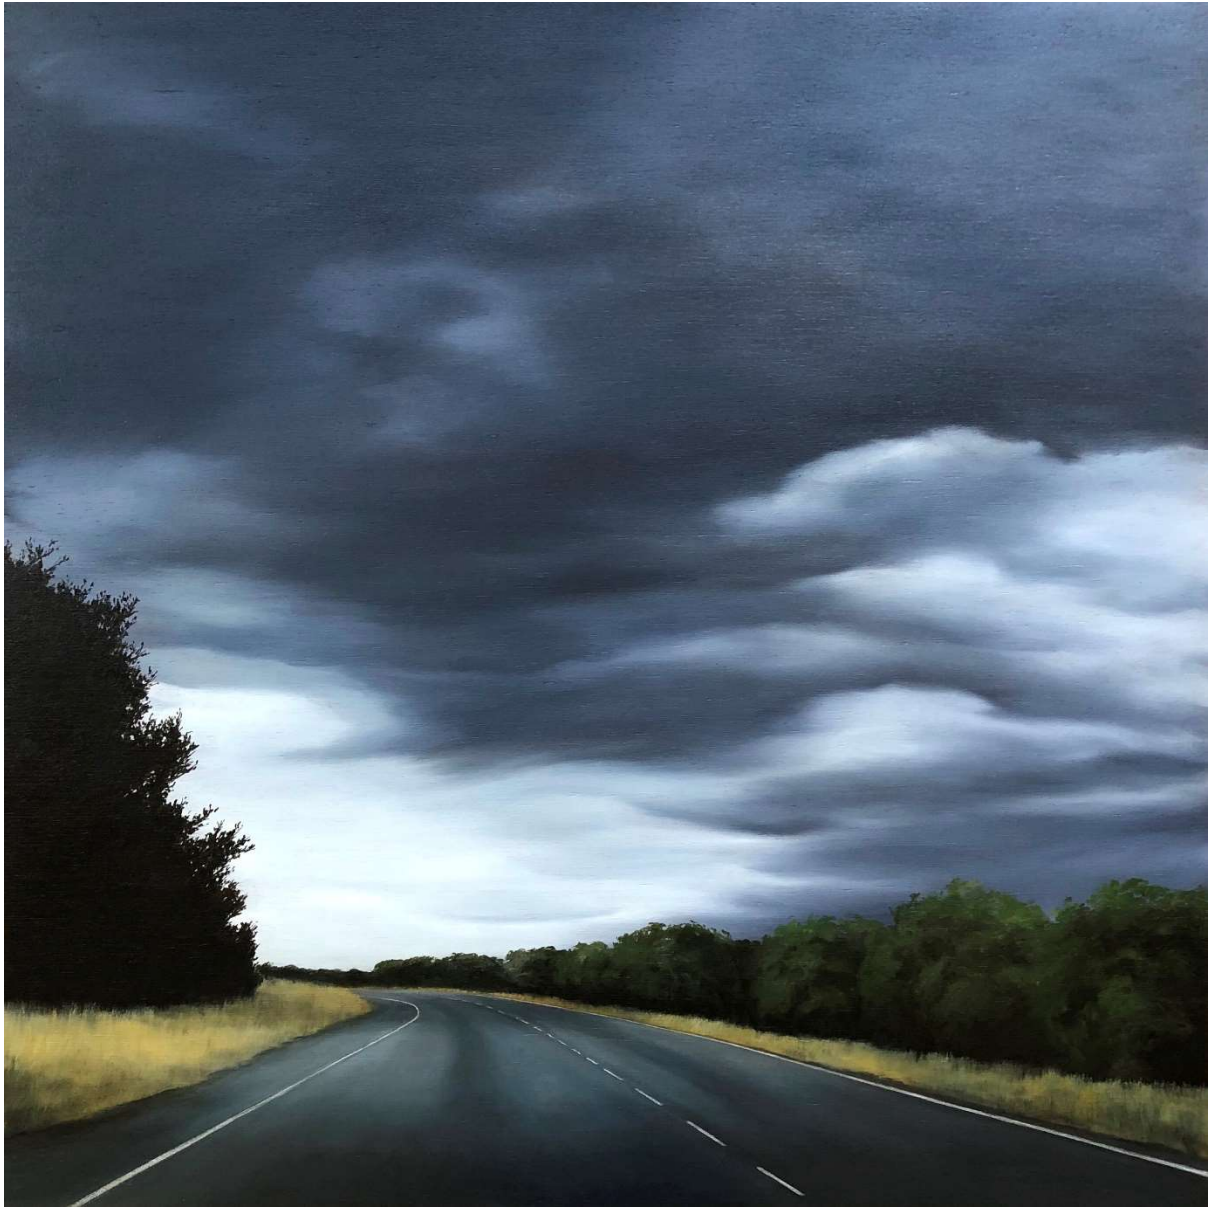

A PAINTED

LANDSCAPE

Across Australia from Bush to Coast

Thames & Hudson

Amber Creswell Bell

Almost Home 2016 30x30cm oil on plywood

Almost home 2016 30x30cm oil on plywood

Magic Skies 2018 80x80cm oil on plywood

Sombre Drive 2018 70x70cm oil on plywood

Winter Drive 2016 50x35cm oil on plywood